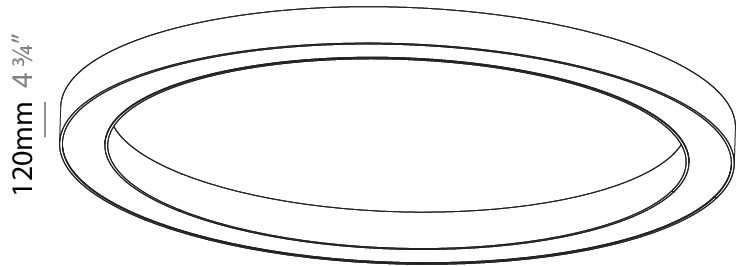

1. To build a product code in our configurator select the specify button on the base model # product page
2. To build a manual product code on this datasheet choose from the options listed below in blue font and add the suffix to the base model #

GENERAL

Series: Glorious
Subseries: Glorious
Brand: Prolicht
Division: Architectural
Mounting Type: Surface
Mounting Location: Ceiling
Subcategory: Ambient

PHYSICAL

Shape: Round
Diameter (mm): 2100
Diameter (in): 82 11/16
Height (mm): 120
Height (in): 4 3/4
Light Distribution: Direct
Weight (kg): 25.133
Weight (lbs): 55.29
Diffuser: PMMA - Opal
Fixture Finish: SSR / BKV / CWI / CRY / HAB / LAG / UFT / ITA / RUA / RUR / MIC / FTG / MYG / TWT / LOD / PUS / FRO / FUP / KIA / POP / BLS / SPG / MEY / GOH / GUM / CHC / COM / ABZ / JAG / OBR / MOS / ROR
Fixture Material: Aluminum

ELECTRICAL

Lamp Type: LED (Zhaga Standard)
Input Wattage (W): 101
Total Output Wattage (W): 84 / 67.2 (3500K)
Dimming: Non-Dimming / Phase Dimming (120Vac only) / 0-10V Dimming
Driver Included: Yes
Driver Location: Integrated
Driver Type: Constant Current - 120 / 277Vac
Driver Class: Class 2
Input Voltage (V): 120 - 277
Constant Current (MA): 350 / 700 (3500K)

LED

Color Temperature (°K): 3000 / 3500 / 4000
Max. Delivered Lumen (lm): 9690 / 10035 / 10240
CRI: >80 CRI
Efficiency (%): 65
Lamp Life (hrs): 50000

OPTICAL

RATINGS AND CERTIFICATIONS

Certified By: Certified for North American Standards
IP rating: IP20

Ø 1800mm 70 7/8"

Ø 2100mm 81 11/16"